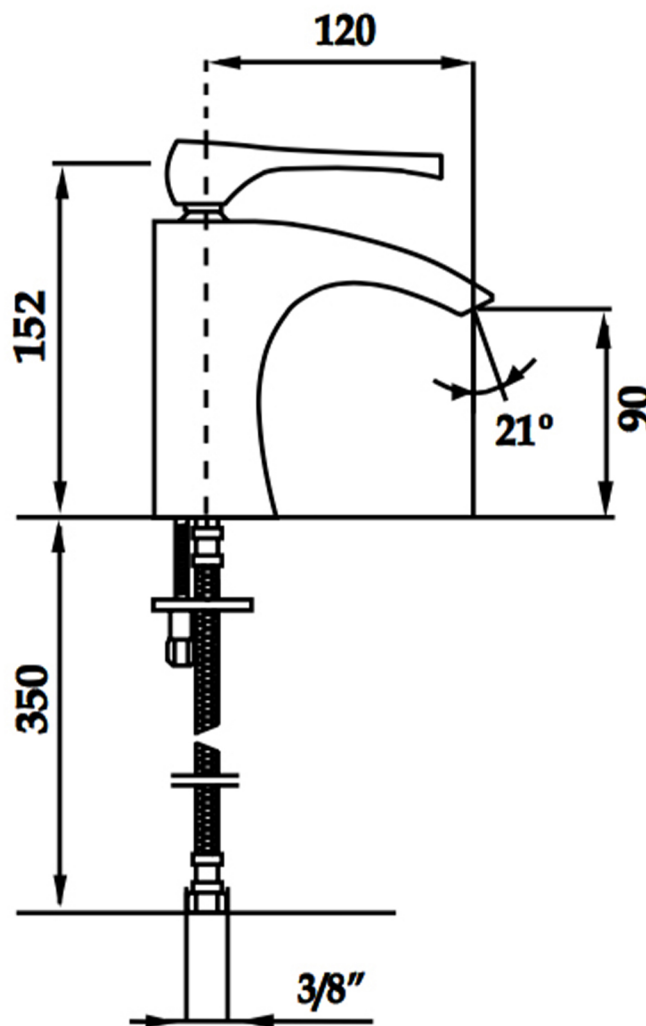

## SKIP DIAMOND

Category: Bathroom Faucet

Material: Lead-Free Brass

Dimensions: 5.9" (L) x 1.7" (W) x 6.5" (H)

Description: Luxury bathroom faucet in polished chrome finish.

\*Numbers are in millimeter